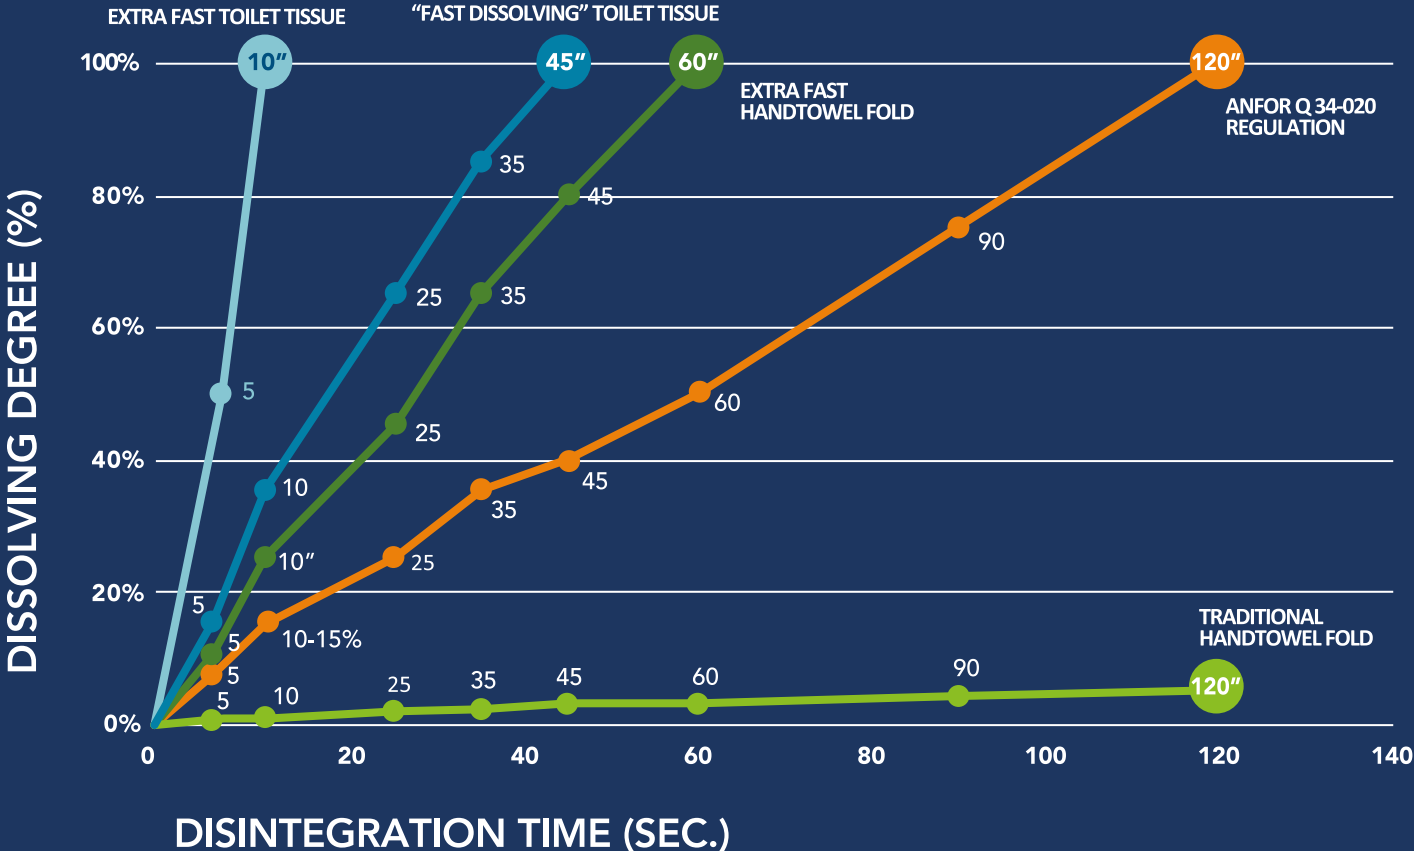

The graph illustrates the relationship between the dissolving degree and the disintegration time of various product types:

- Standard "fast dissolving" toilet paper
- Extra fast dissolving toilet paper
- Standard folded towels
- Extra fast dissolving folded towels

The dissolution times are compared with the timelines established by the AFNOR Q34-020 REGULATION. This provides a key for an immediate comparison between different product types and their compliance with industry standards.